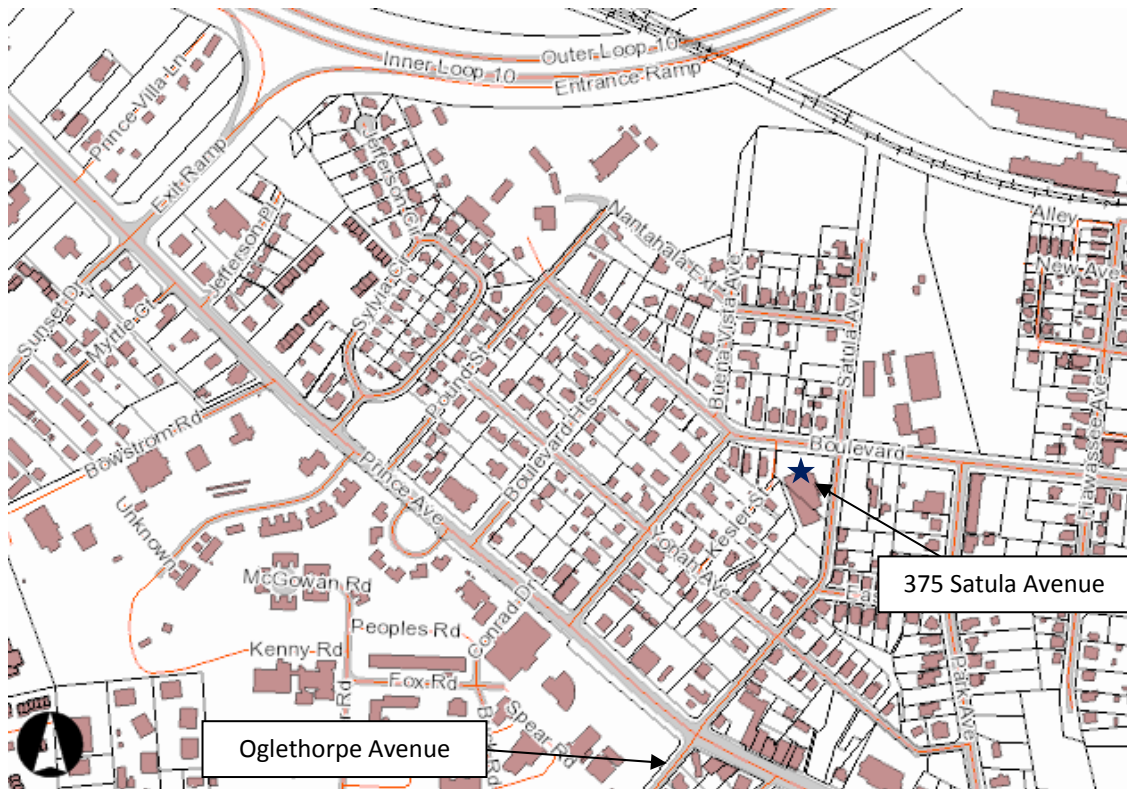

Directions to HED
375 Satula Avenue
Athens, GA

From downtown Atlanta:
85 N to HWY 316 E (Athens).
316 to 78/10 Loop (second exit).
Stay on loop until the Prince Avenue exit. Turn left at the light.
Left at the next stop light onto Satula Avenue.
Main desk: (706) 613-3155