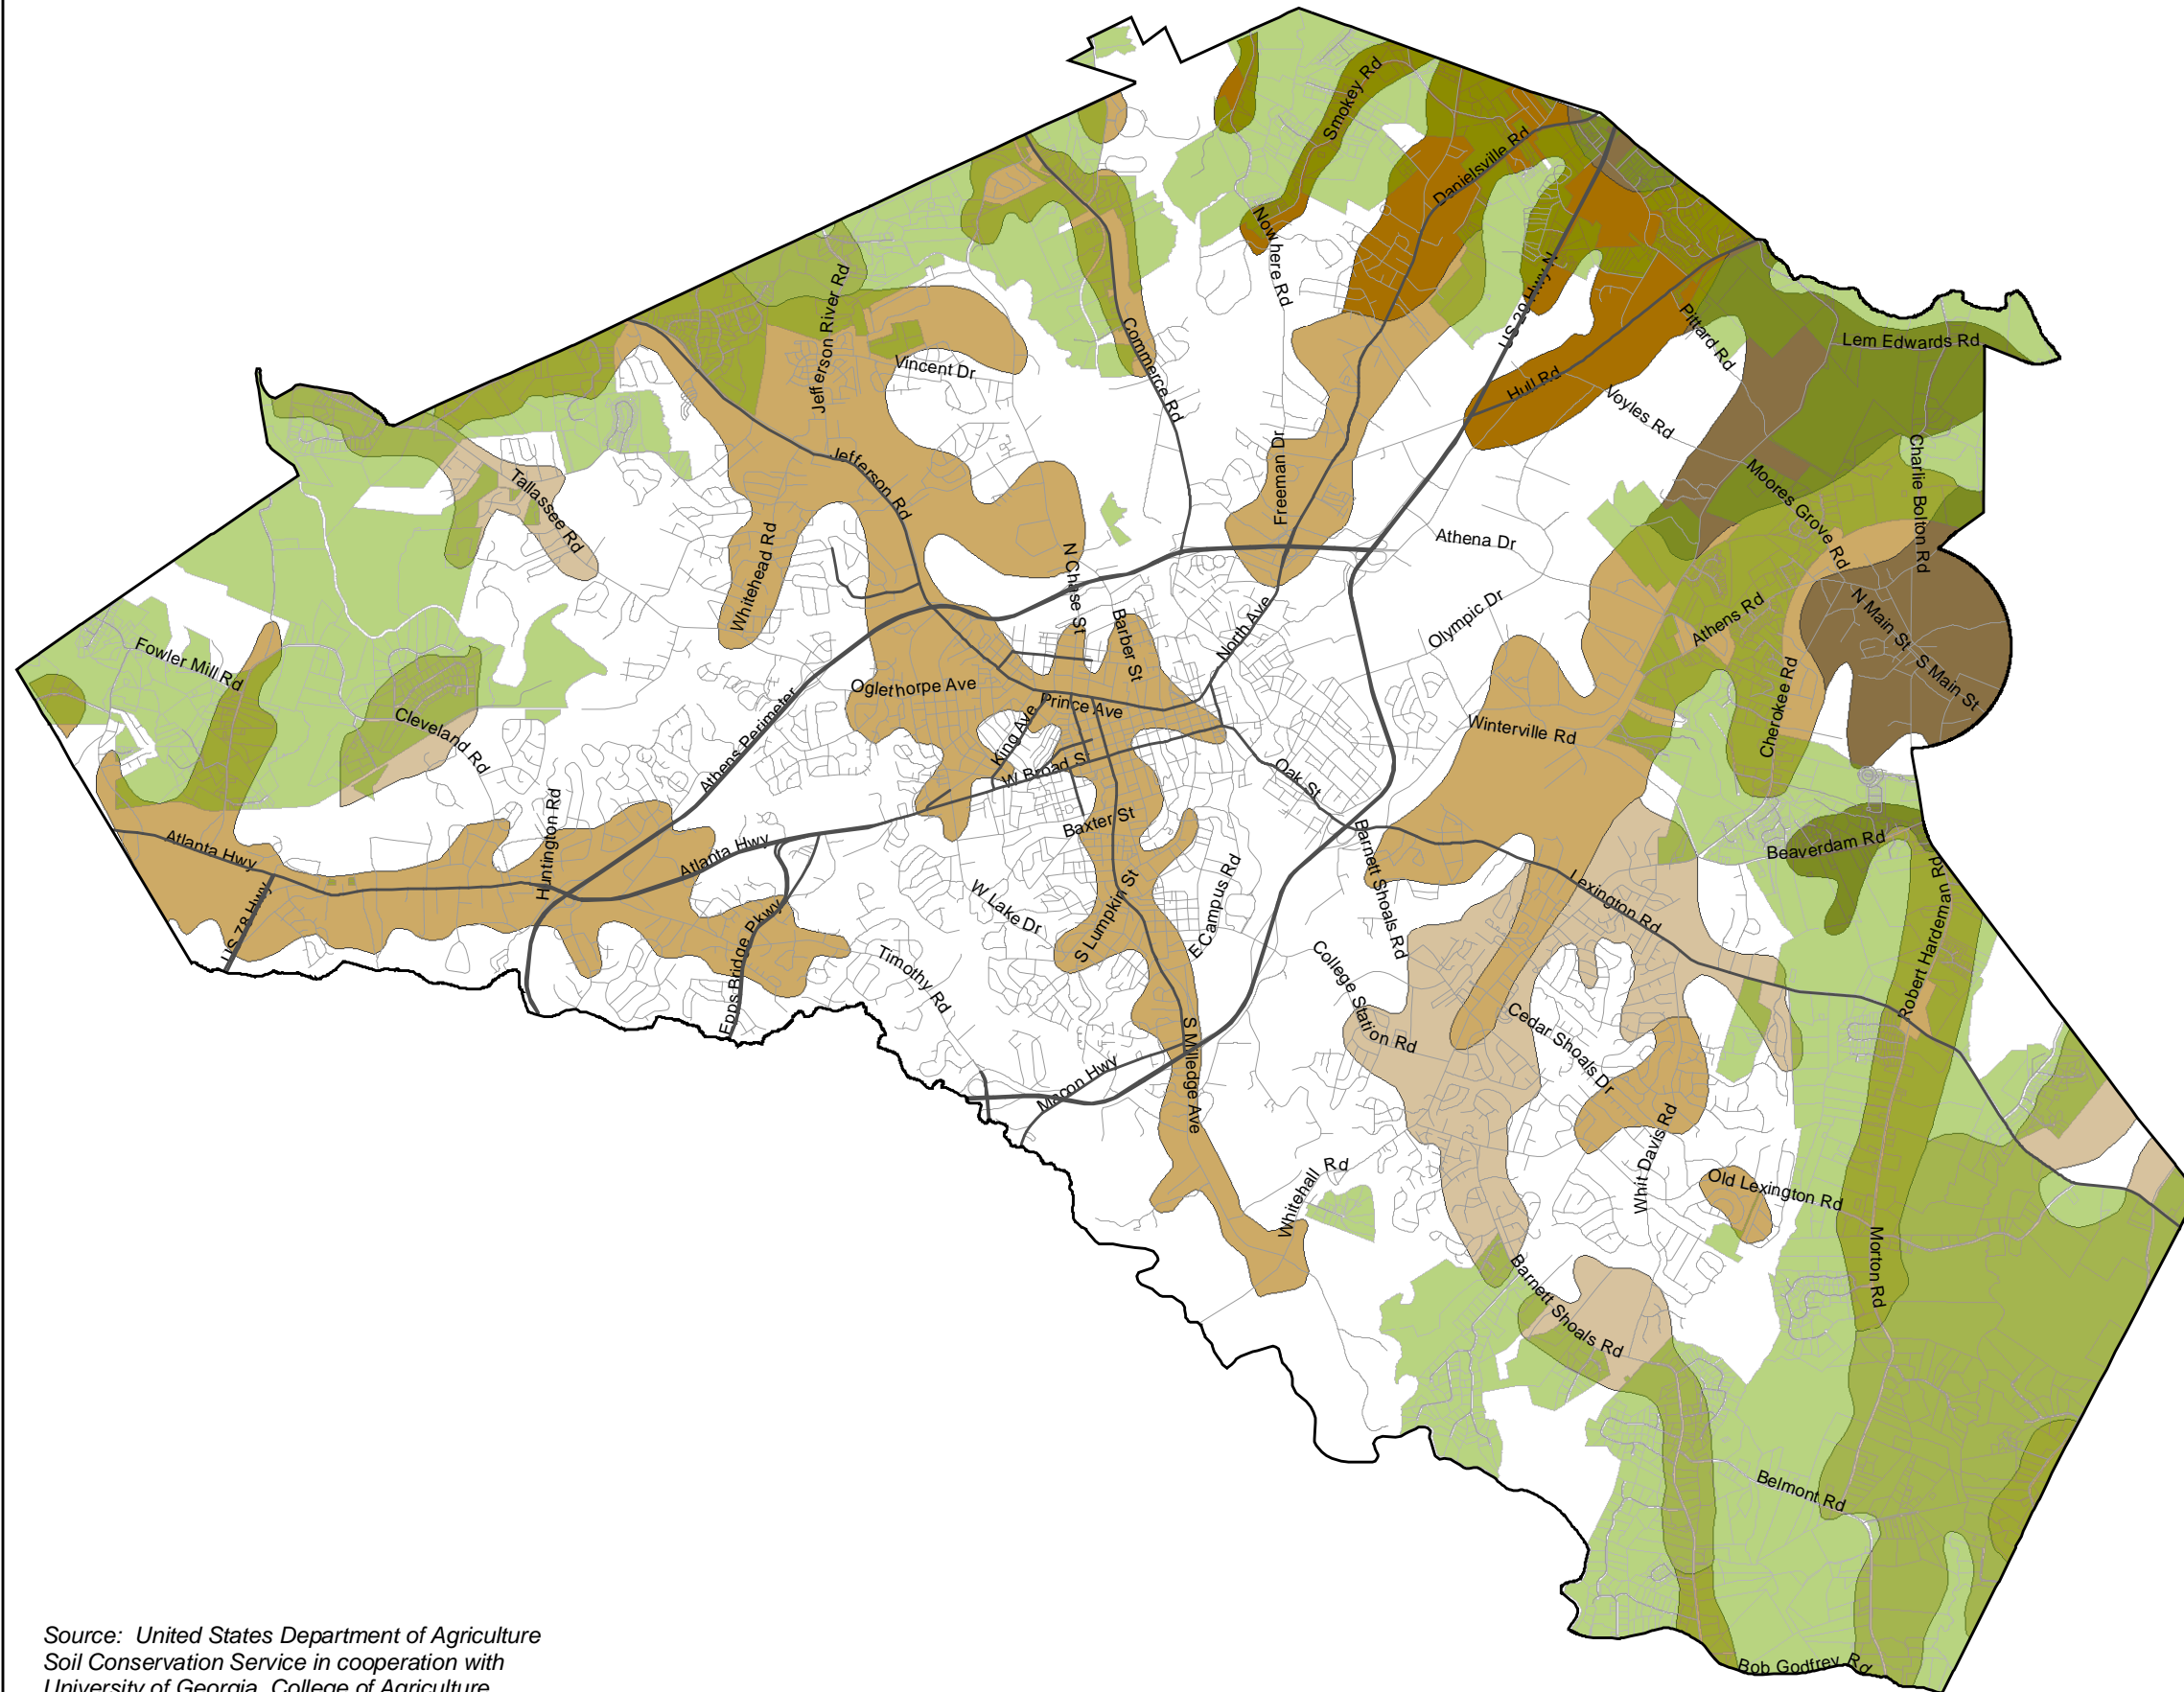

## Prime Agriculture Soils

### Legend

- Appling-Cecil
- Cecil
- Davidson-Cecil
- Madison-Cecil
- AR, Agriculture Residential  
(1 unit per 10 acre avg. density)

Source: United States Department of Agriculture  
Soil Conservation Service in cooperation with  
University of Georgia, College of Agriculture  
Agricultural Experiment Stations, 1968