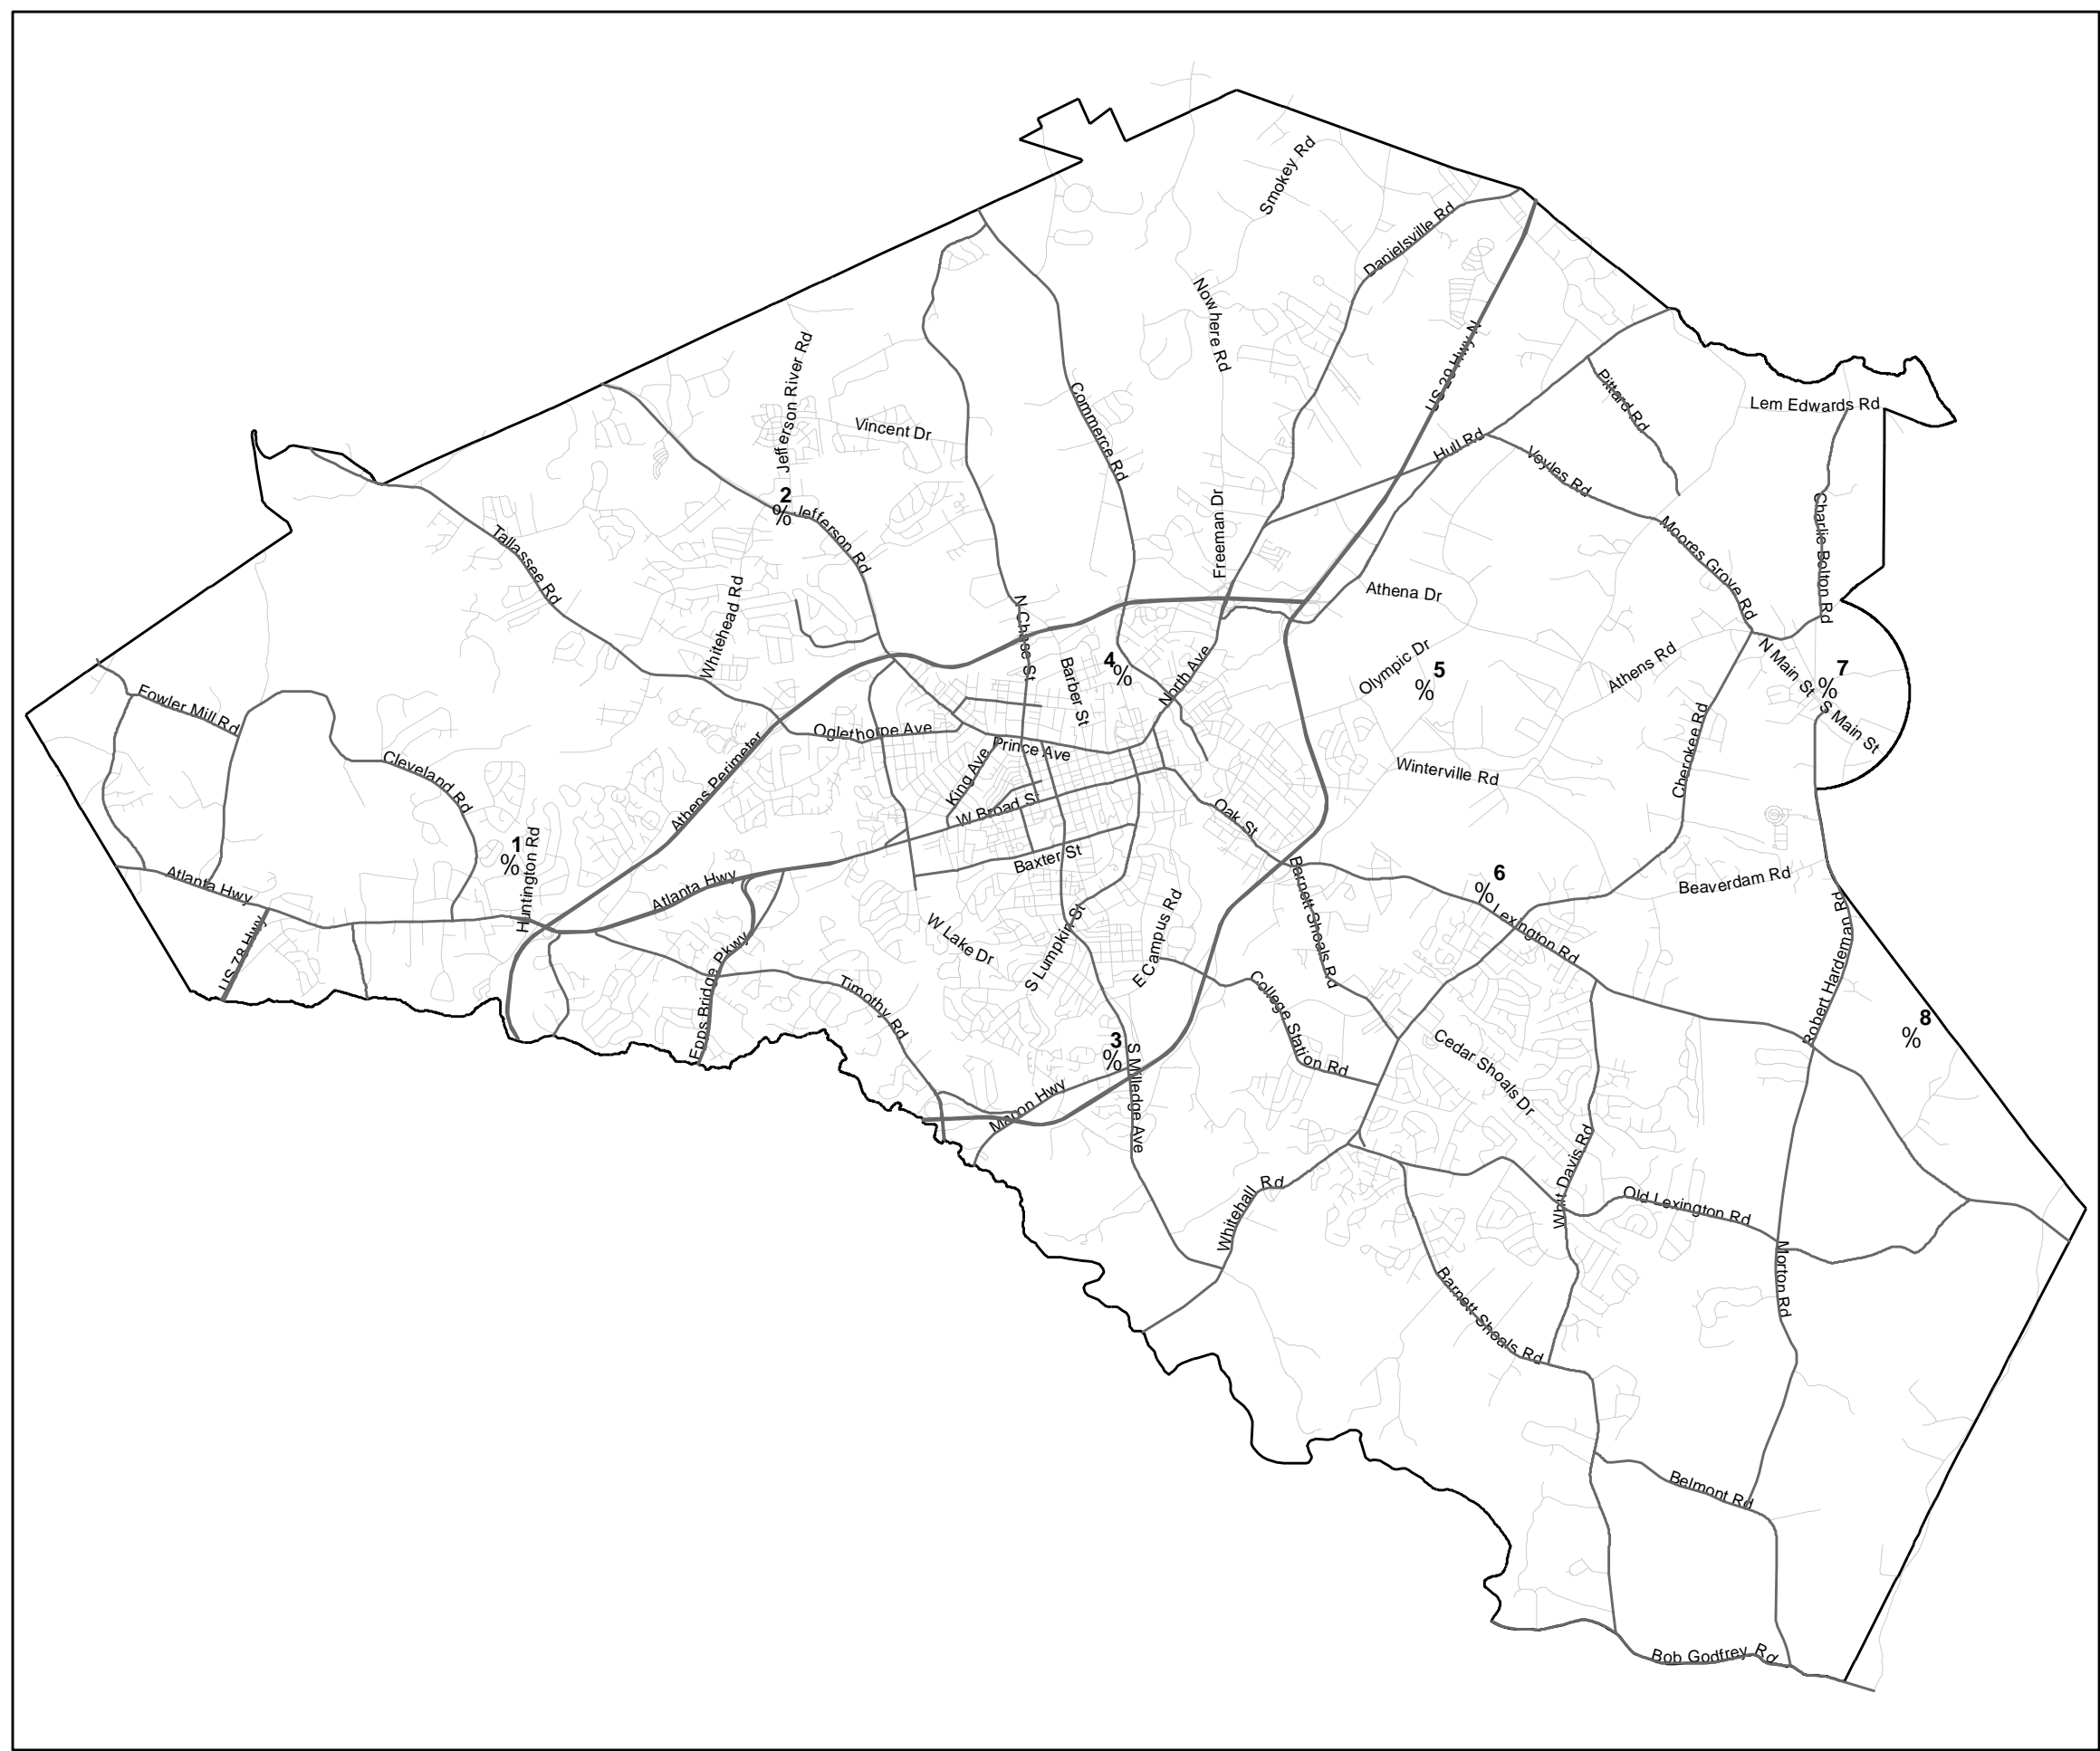

# Solid Waste Facilities

- % Solid Waste Facility**
- 1 Georgia Square Mall
  - 2 ACC Fire Station #8
  - 3 Bi-Lo Shopping Center
  - 4 ACC Solid Waste Department
  - 5 Recycling Center
  - 6 Jail Road Drop-off Site
  - 7 Public Works Building, Winterville
  - 8 ACC Landfill