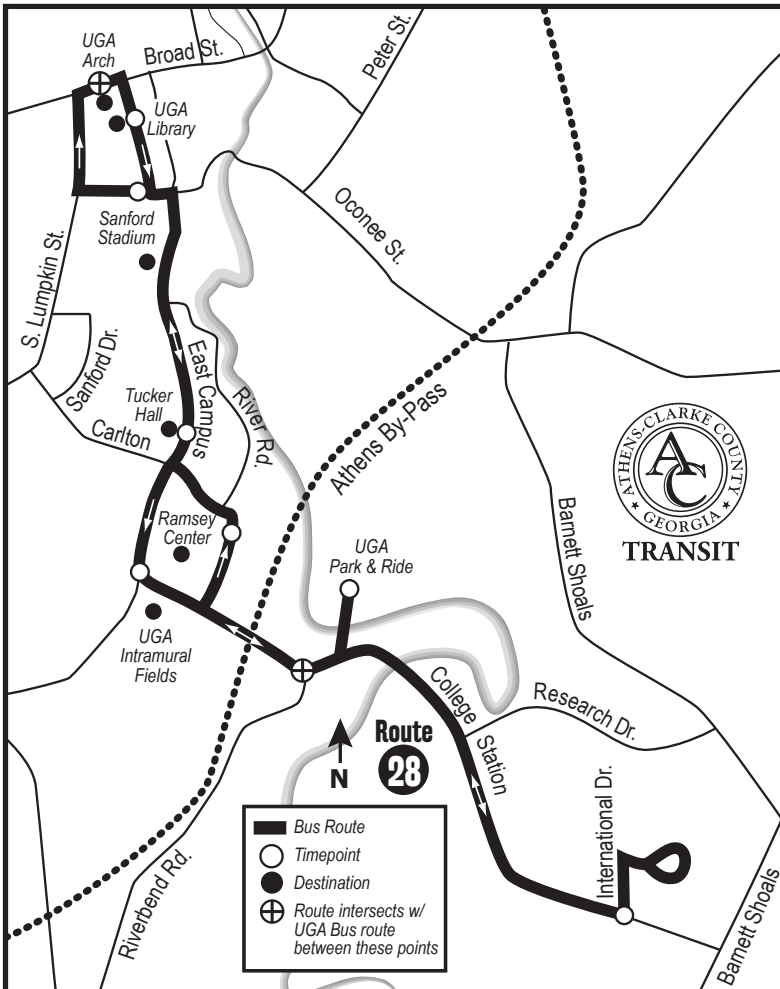

# College Station Campus Express

Departs from UGA Arch

- UGA Arch
- UGA Library
- Tucker Hall
- Ramsey Center
- UGA Park & Ride
- International Drive

**NOTE: This route runs only when UGA is in session—no service during breaks or in the summer.**

## How to Ride the Bus

- 1 Find your location on the map.
- 2 Check the timetable for the closest timepoint to your location. If you will be catching the bus at a stop not listed in the timetable, plan to arrive at your stop by the time listed for the preceding timepoint.
- 3 Read the timetable from left to right and top to bottom.
- 4 If you need to take more than one bus to reach your destination, ask your operator for a transfer.
- 5 Use exact fare. The operator cannot make change.
- 6 To indicate your stop, pull the cord located at the top of the windows or press the black strip between the windows.

## College Station / Barnett Shoals

Departs

Monday - Friday Only

Arrives

International Drive	UGA Park & Ride	Busbee Hall	Performing Arts	Psychology & Journalism	UGA Arch	UGA Library	Tucker Hall	E Campus & College Station	UGA Park & Ride	International Drive
7:25 am	7:33	7:38	7:40	7:45	7:55	8:04	8:10	8:12	8:16	8:25
8:25	8:33	8:38	8:40	8:45	8:55	9:04	9:10	9:12	9:16	9:25
9:25	9:33	9:38	9:40	9:45	9:55	10:04	10:10	10:12	10:16	10:25
10:25	10:33	10:38	10:40	10:45	10:55	11:04	11:10	11:12	11:16	11:25
11:25	11:33	11:38	11:40	11:45	11:55	12:04	12:10	12:12	12:16	12:25
12:25	12:33	12:38	12:40	12:45	12:55	1:04	1:10	1:12	1:16	1:25
1:25	1:33	1:38	1:40	1:45	1:55	2:04	2:10	2:12	2:16	2:25
2:25	2:33	2:38	2:40	2:45	2:55	3:04	3:10	3:12	3:16	3:25
3:25	3:33	3:38	3:40	3:45	3:55	4:04	4:10	4:12	4:16	4:25
4:25	4:33	4:38	4:40	4:45	4:55	5:04	5:10	5:12	5:16	5:25

Monday - Friday Only  
when UGA is in session

**IMPORTANT NOTE:** The bus stops many more places along the route than are shown in the schedule. The times shown here are for these specific locations but are not the only stops along the route.