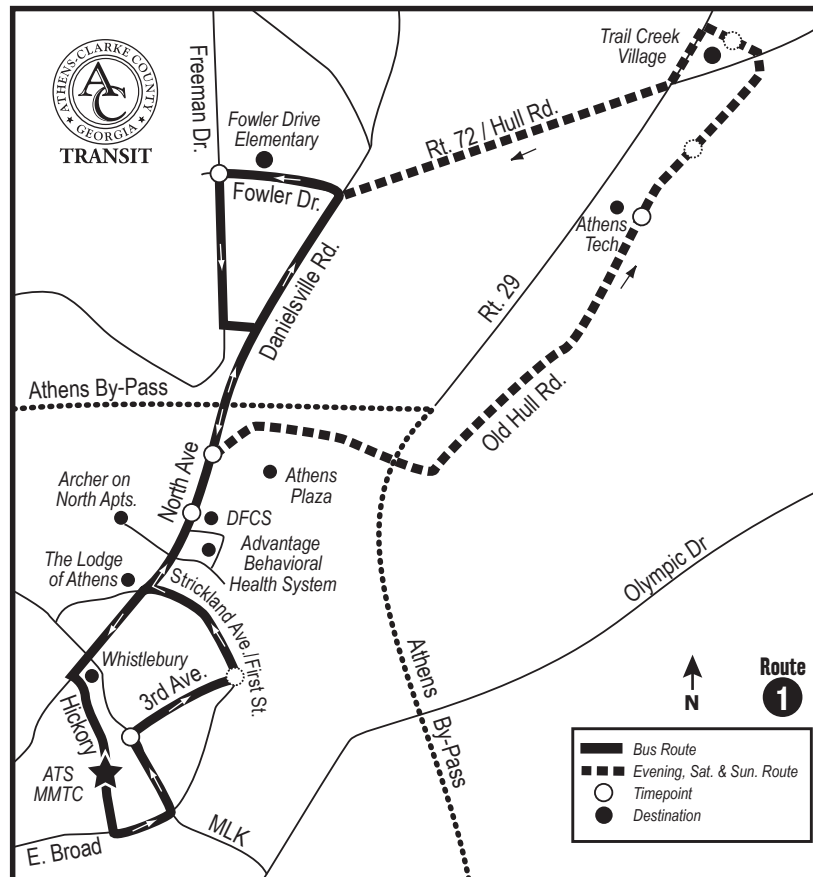

*Non-Peak Hours 9:30 am - 3:30 pm
7:00 pm - 10:00 pm

North Avenue

MMTC - BAY I

- Advantage Behavioral Health Systems
- DFCS
- North Avenue Shopping Areas
- Athens Tech
- Trail Creek Village
- Fowler Drive Elementary School
- Archer on North Apartments
- The Lodge of Athens
- Whistlebury

How to Ride the Bus

- 1 Find your location on the map.
- 2 Check the timetable for the closest timepoint to your location. If you will be catching the bus at a stop not listed in the timetable, plan to arrive at your stop by the time listed for the preceding timepoint.
- 3 Read the timetable from left to right and top to bottom.
- 4 If you need to take more than one bus to reach your destination, ask your operator for a transfer.
- 5 Use exact fare. The operator cannot make change.
- 6 To indicate your stop, pull the cord located at the top of the windows or press the black strip between the windows.

Saturday & Sunday

Departs Arrives

Multi-Modal	Third & MLK	North Ave / Old Hull Rd	Athens Tech	Trail Creek Village	Fowler Free-man	Multi-Modal
7:45 am	7:50	7:54	7:58	8:00	8:05	8:13
8:45	8:50	8:54	8:58	9:00	9:05	9:13
9:45	9:50	9:54	9:58	10:00	10:05	10:13
10:45	10:50	10:54	10:58	11:00	11:05	11:13
11:45	11:50	11:54	11:58	12:00	12:05	12:13
12:45 pm	12:50	12:54	12:58	1:00	1:05	1:13
1:45	1:50	1:54	1:58	2:00	2:05	2:13
2:45	2:50	2:54	2:58	3:00	3:05	3:13
3:45	3:50	3:54	3:58	4:00	4:05	4:13
4:45	4:50	4:54	4:58	5:00	5:05	5:13
5:45	5:50	5:54	5:58	6:00	6:05	6:13
6:45	6:50	6:54	6:58	7:00	7:05	7:13
7:45	7:50	7:54	7:58	8:00	8:05	8:13
8:45	8:50	8:54	8:58	9:00	9:05	9:13

IMPORTANT NOTE:

The bus stops **many more** places along the route than are shown in the schedule. The times shown here are for these specific locations but are **not** the only stops along the route.

Call ACCT at **706-613-3430** for more specific schedule and route information.