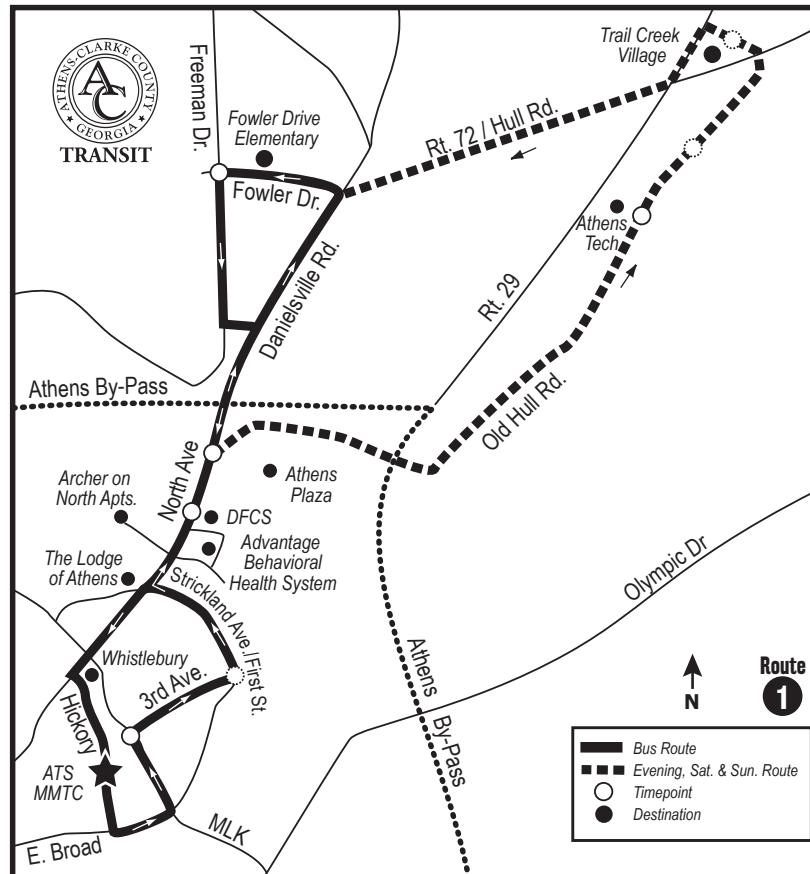

Thanks for riding ACCT.
We hope your trip is pleasant.
Please call our main office if you have any suggestions or comments:
706-613-3430