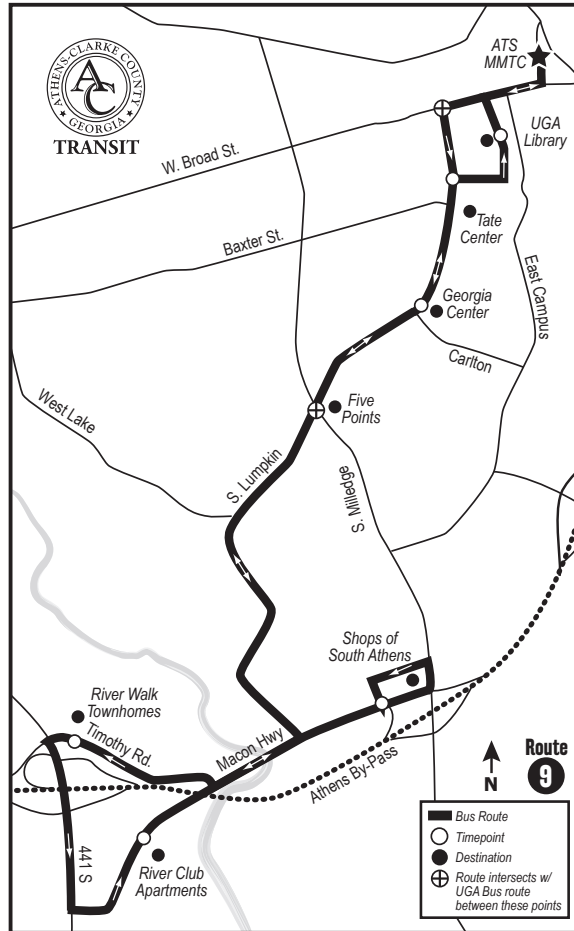

*Non-Peak Hours 9:30 am - 3:30 pm
 7:00 pm - 10:00 pm

**Athens-Clarke
 County Transit ROUTE
 9**

**Macon
 Highway/
 Five Points**

MMTC - Bay C

**UGA North Campus
 Lumpkin Street**

Five Points

**River Walk Townhomes
 River Club Apartments
 Shops of South Athens**

How to Ride the Bus

- 1 Find your location on the map.
- 2 Check the timetable for the closest timepoint to your location. If you will be catching the bus at a stop not listed in the timetable, plan to arrive at your stop by the time listed for the preceding timepoint.
- 3 Read the timetable from left to right and top to bottom.
- 4 If you need to take more than one bus to reach your destination, ask your operator for a transfer.
- 5 Use exact fare. The operator cannot make change.
- 6 To indicate your stop, pull the cord located at the top of the windows or press the black strip between the windows.

Macon Highway / Five Points

Departs

Monday - Friday

Arrives

Multi-Modal	UGA Library	Lumpkin St	Lumpkin & Carlton	Five Points	Timothy & Glen Cove	River Club	Moose Club Dr	Five Points	Lumpkin & Bocock	UGA Arch	Multi-Modal
6:50 am				7:00	7:05	7:10	7:15	7:20	7:23		
				7:30	7:36	7:40	7:45	7:50	7:54	8:00	8:05
8:15	8:20	8:22	8:26	8:30	8:38	8:45	8:50	8:55	8:58	9:03	9:08
9:15	9:20	9:22	9:26	9:30	9:38	9:45	9:50	9:55	9:58	10:03	10:08
10:15	10:20	10:22	10:26	10:30	10:38	10:45	10:50	10:55	10:58	11:03	11:08
11:15	11:20	11:22	11:26	11:30	11:38	11:45	11:50	11:55	11:58	12:03	12:08
12:15 pm	12:20	12:22	12:26	12:30	12:38	12:45	12:50	12:55	12:58	1:03	1:08
1:15	1:20	1:22	1:26	1:30	1:38	1:45	1:50	1:55	1:58	2:03	2:08
2:15	2:20	2:22	2:26	2:30	2:38	2:45	2:50	2:55	2:58	3:03	3:08
3:15	3:20	3:22	3:26	3:30	3:38	3:45	3:50	3:55	3:58	4:03	4:08
4:15	4:20	4:22	4:26	4:30	4:38	4:45	4:50	4:55	4:58	5:03	5:08
5:15	5:20	5:22	5:26	5:30	5:38	5:45	5:50	5:55	5:58	6:03	6:08
6:15	6:20	6:22	6:26	6:30	6:38	6:45	6:50	6:55	6:58	7:03	7:08