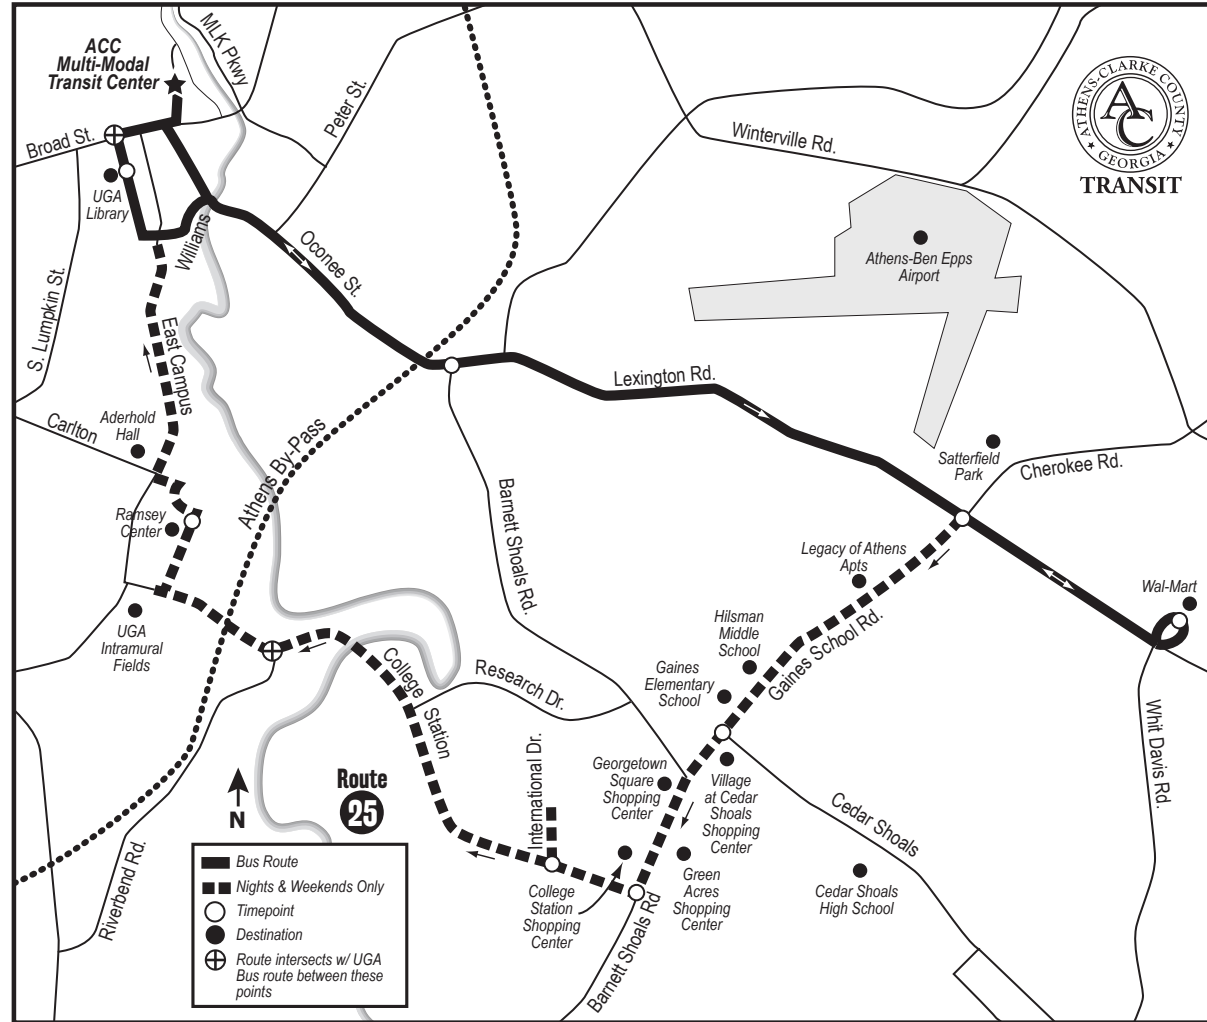

*Non-Peak Hours 9:30 am - 3:30 pm
 7:00 pm - 10:00 pm

Lexington Road

MMTC - Bay G

UGA North Campus

Oconee St

Lexington Road

Wal-Mart

Nights & Weekends to

Departs

Saturday & Sunday

Arrives

Multi-Modal	UGA Library	Lexington & Gaines School	Wal-Mart	Lexington & Gaines School	Gaines School & Cedar Shoals	College Station & Barnett Shoals	International Drive	Ramsey Center	Multi-Modal
7:15	7:20	7:28	7:35	7:38	7:40	7:43	7:46	7:56	8:03
8:15	8:20	8:28	8:35	8:38	8:40	8:43	8:46	8:56	9:03
9:15	9:20	9:28	9:35	9:38	9:40	9:43	9:46	9:56	10:03
10:15	10:20	10:28	10:35	10:38	10:40	10:43	10:46	10:56	11:03
11:15	11:20	11:28	11:35	11:38	11:40	11:43	11:46	11:56	12:03
12:15 pm	12:20	12:28	12:35	12:38	12:40	12:43	12:46	12:56	1:03
1:15	1:20	1:28	1:35	1:38	1:40	1:43	1:46	1:56	2:03
2:15	2:20	2:28	2:35	2:38	2:40	2:43	2:46	2:56	3:03
3:15	3:20	3:28	3:35	3:38	3:40	3:43	3:46	3:56	4:03
4:15	4:20	4:28	4:35	4:38	4:40	4:43	4:46	4:56	5:03
5:15	5:20	5:28	5:35	5:38	5:40	5:43	5:46	5:56	6:03
6:15	6:20	6:28	6:35	6:38	6:40	6:43	6:46	6:56	7:03

IMPORTANT NOTE: The bus stops **many more** places along the route than are shown in the schedule. The times shown here are for these specific locations but are **not** the only stops along the route.